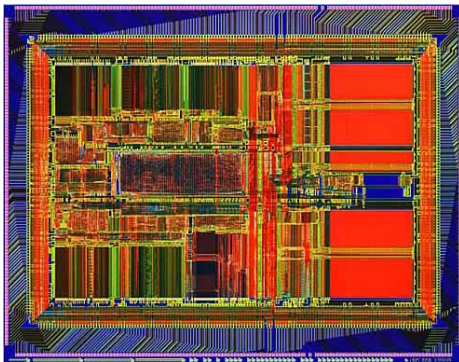

MCS42
0.19

MCS42
0.20

R4400

MCS42
0.21