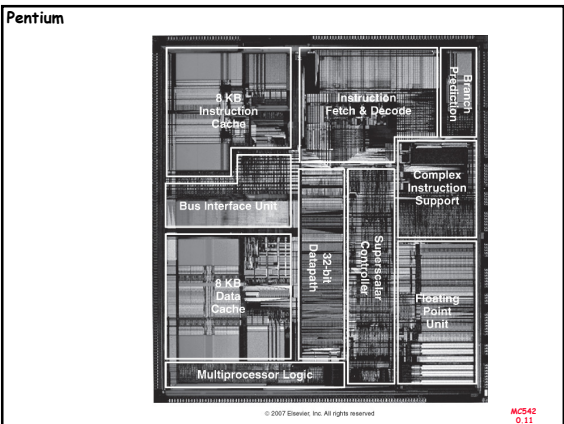

MC542
0.2

4004

The Intel 4004, it was supposed to be the brains of a calculator. Instead, it turned into a general-purpose micro-processor as powerful as ENIAC.

MC542
0.4

R3000

MCS42
0.19

R4000

MCS42
0.20