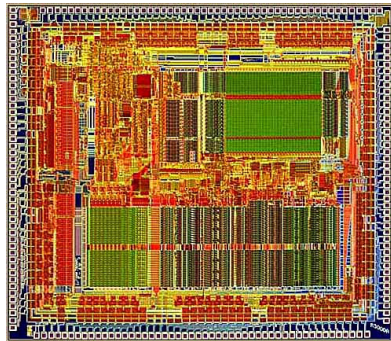

MC542
0.2

4004

The Intel 4004, it was supposed to be the brains of a calculator. Instead, it turned into a general-purpose micro-processor as powerful as ENIAC.

MC542
0.4

R3000

MCS42
0.19

R4000

MCS42
0.20